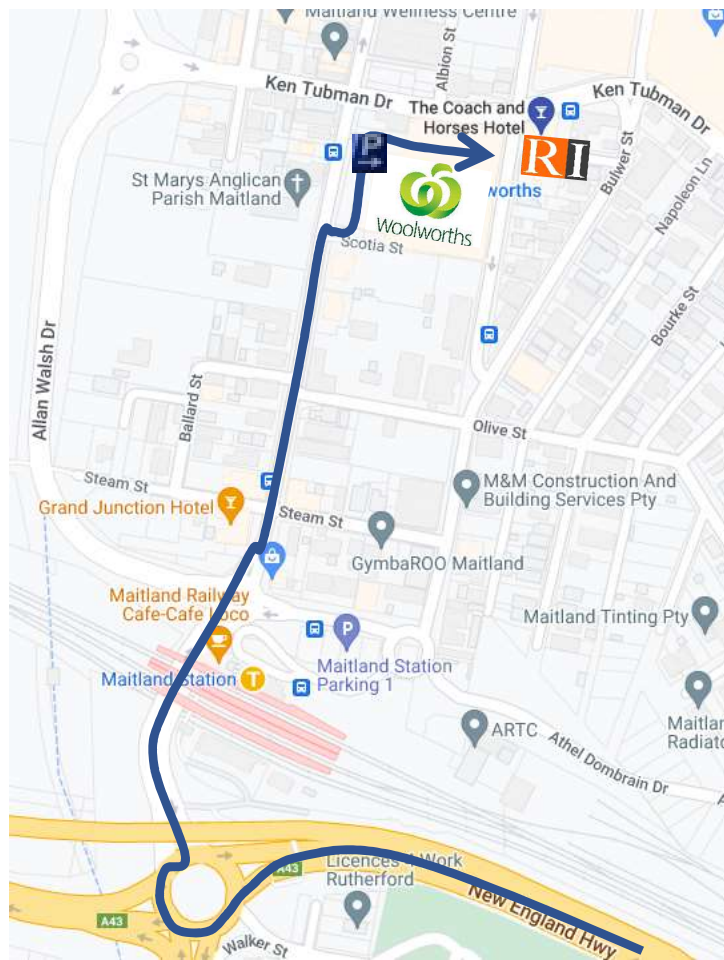

# How to Find Us: Maitland

Our Maitland office is 43 Elgin St Maitland, NSW 2320.

Drive along the New England Highway until you reach the roundabout at Maitland Station.

Turn right to go under the overpass then over the railway bridge and drive through the small roundabout.

Continue driving until you see the signs for Pender Place (and Woolworths). Turn right into the car park.

Walk through to Elgin St (one street over) and you will see our building.

Limited parking is available on the street, spaces are generally available in Pender Place.

## How to Find Us: Kotara

Our Kotara office is Suite 5 Level 2 OTP House, 10 Bradford Close KOTARA NSW 2289.

Take the lift to the second floor, walk out of the lift and do a “u turn” to come back down the corridor to find our office.

Parking is available at the front of our building (including Disabled Parking next to the door). This area is reserved for clients of OTP House and available for you. Please bear with us as signage is being updated. If you are unable to find a park at the front of the building, there is ample parking around the building.